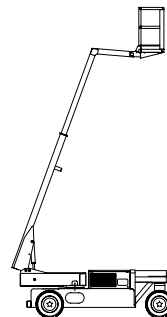

SP073SN

This is a self propelled 3 or 4 wheel, all wheel drive highly maneuverable elevating work platform with power steering. It has a rigid boom which is capable of 90° slew in either direction.