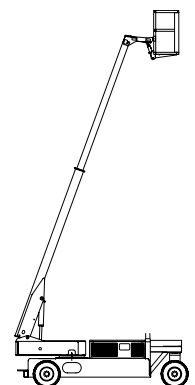

SP073SN

This is a self propelled 3 or 4 wheel, all wheel drive highly maneuverable elevating work platform with power steering. It has a rigid boom which is capable of 90° slew in either direction.