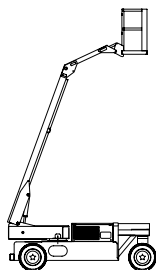

SP073SN

This is a self propelled 3 or 4 wheel, all wheel drive highly maneuverable elevating work platform with power steering. It has a rigid boom which is capable of 90° slew in either direction.