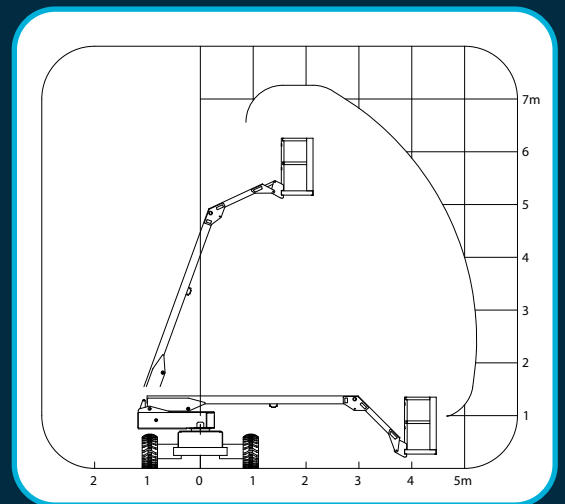

**ELEVATING
WORK PLATFORMS**

SP073SN

SP073SN

Working Height	7.3m
Rated Capacity	150kg
Maximum Reach	5.2m
Slew	$\pm 90^\circ$
Travelling Height	1.4m
Travelling Length	5.7m
Maximum Width	2.2m
Mass (approx.)	2.2t

t + 61 3 9725 0077
f + 61 3 9725 0044
sales@nifty-lift.com.au

www.nifty-lift.com.au

SP073SN

This is a self propelled 3 or 4 wheel, all wheel drive highly maneuverable elevating work platform with power steering. It has a rigid boom which is capable of 90° slew in either direction.