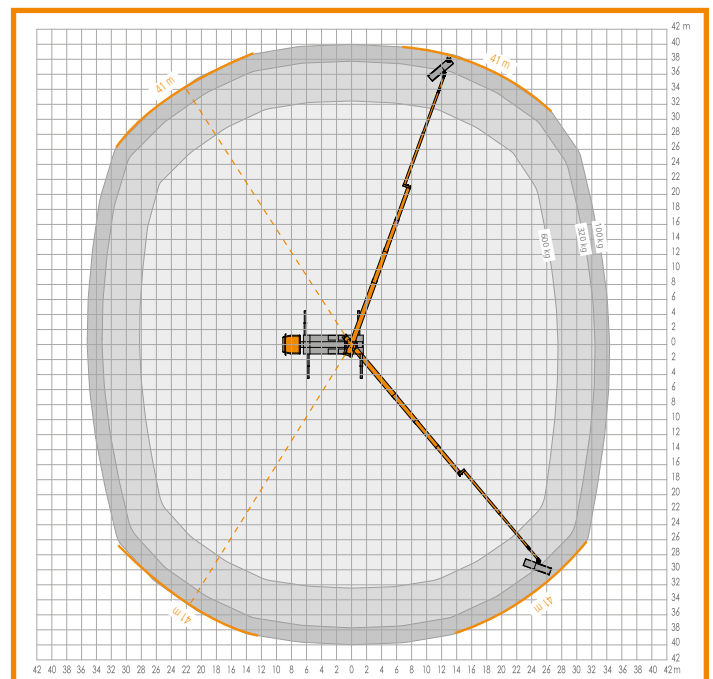

STEIGER® T 570 HF

more informationen: www.ruthmann.de/t570hf

Working height 57.00 m

Outreach 41.00 m*

* depending on load, angle of rotation and outfit

HEIGHT

performance