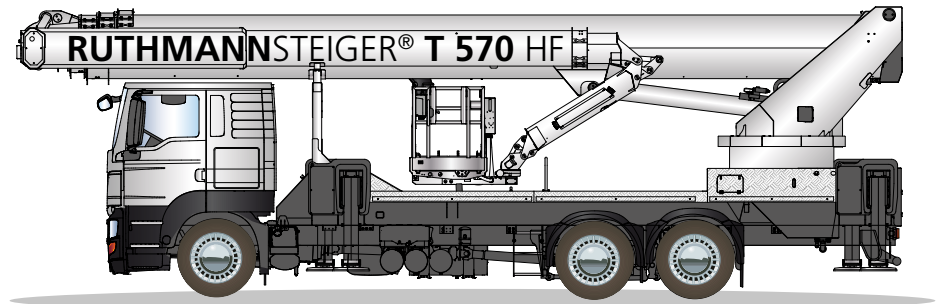

STEIGER® T 570 HF

more informationen: www.ruthmann.de/t570hf

Working height 57.00 m

Outreach 41.00 m*

* depending on load, angle of rotation and outfit

HEIGHT

performance