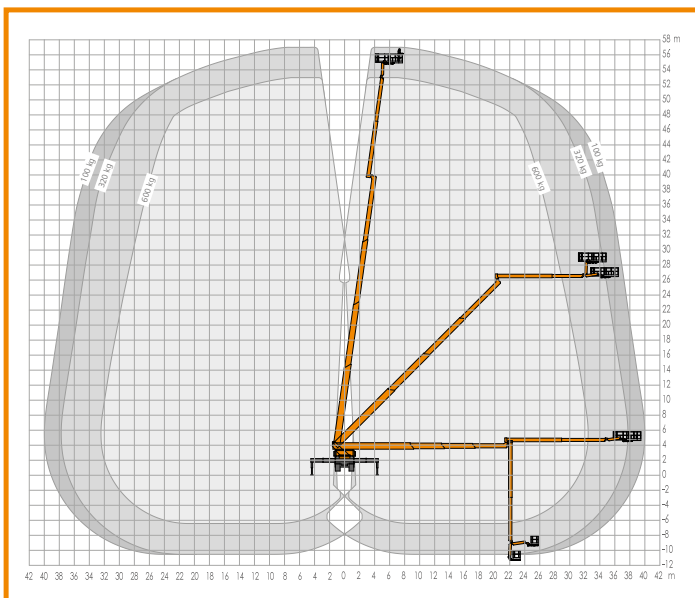

STEIGER® T 570 HF

more informationen: www.ruthmann.de/t570hf

Working height 57.00 m

Outreach 41.00 m*

* depending on load, angle of rotation and outfit

HEIGHT

performance